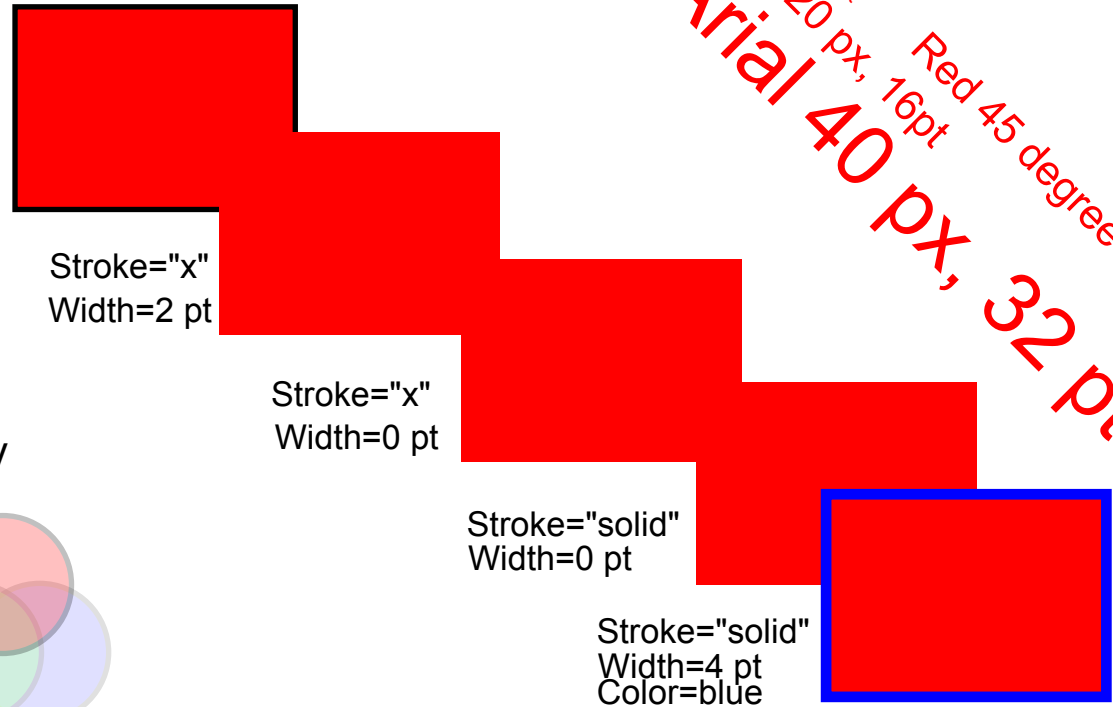

2 pt, Arrow1/2 Small, black
 3 pt, Arrow1/2 Medium, red
 4 pt, Arrow1/2 Large, blue

Arial 4 px, 32 pt
Arial 10 px, 8 pt
Arial 20 px, 16pt
Arial 40 px, 32 pt
 Red 45 degree

Stroke="solid"
 Width=2 pt

Stroke="x"
 Width=2 pt

Stroke="x"
 Width=0 pt

Stroke="solid"
 Width=0 pt

Stroke="solid"
 Width=4 pt
 Color=blue

Opacity

Arial 4 px, 32 pt
 Blue 90 degree
Arial 10 px, 8 pt
Arial 20 px, 16pt
Arial 40 px, 32 pt

Arial 4 px, 32 pt
Arial 10 px, 8 pt
Arial 20 px, 16pt
Arial 40 px, 32 pt

Solid

Linear

Radial

Pattern