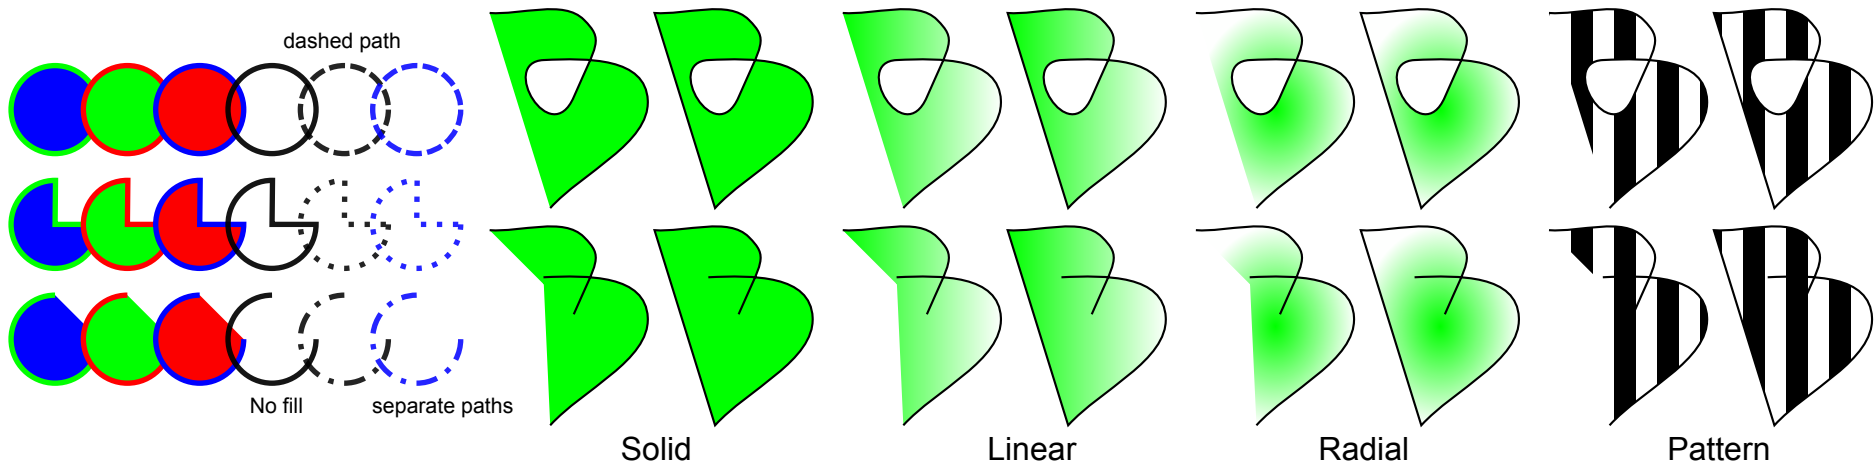

2 pt, Arrow1/2 Small, black
 3 pt, Arrow1/2 Medium, red
 4 pt, Arrow1/2 Large, blue

Arial 4 px, 32 pt
Arial 10 px, 8 pt
Arial 20 px, 16pt
Arial 40 px, 32 pt
 Red 45 degree

Stroke="solid"
 Width=2 pt

Stroke="x"
 Width=2 pt

Stroke="x"
 Width=0 pt

Stroke="solid"
 Width=0 pt

Stroke="solid"
 Width=4 pt
 Color=blue

Opacity

Arial 4 px, 32 pt
 Blue 90 degree
Arial 10 px, 8 pt
Arial 20 px, 16pt
Arial 40 px, 32 pt

Arial 4 px, 32 pt
Arial 10 px, 8 pt
Arial 20 px, 16pt
Arial 40 px, 32 pt

Solid

Linear

Radial

Pattern